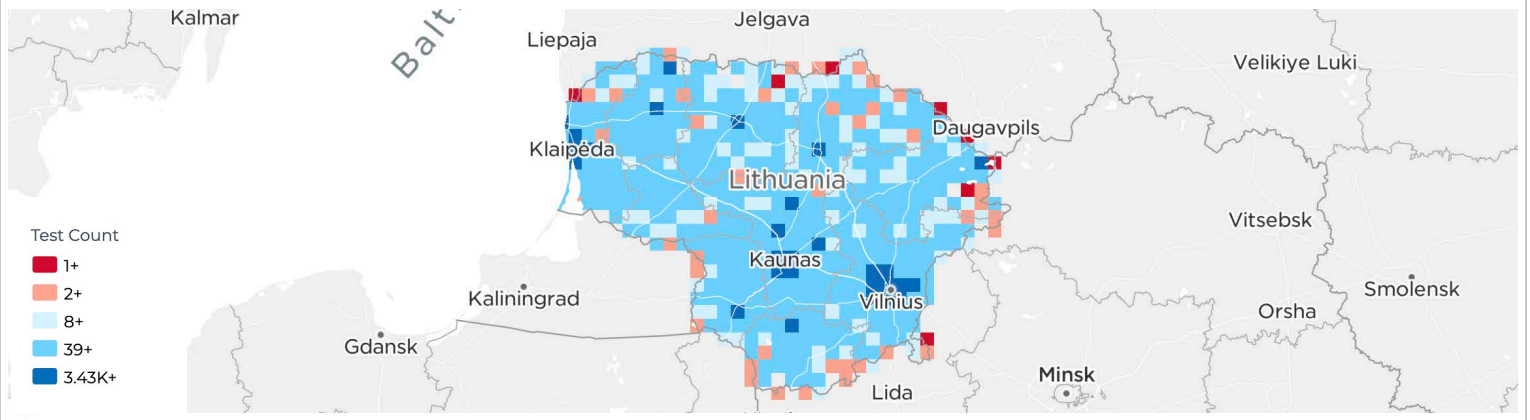

Test Counts

Cgates	67,602
Telia	431,380
INIT	28,964
Splius	22,534
Tele2	36,164

Tests Taken

Ookla® compared 729,559 user-initiated tests that are taken on various Speedtest applications connected to a fixed network, including tests taken on mobile phones over a Wi-Fi connection. All major provider results from the award period in Lithuania are represented in the map.